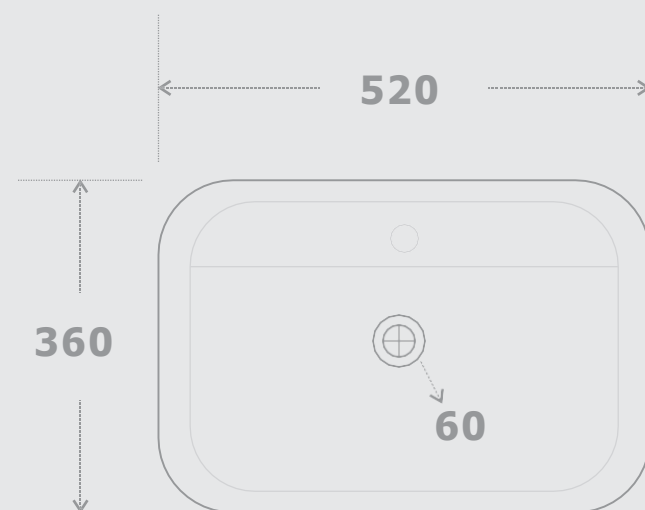

CERAMIC ART BASIN

GLOSSY FINISH