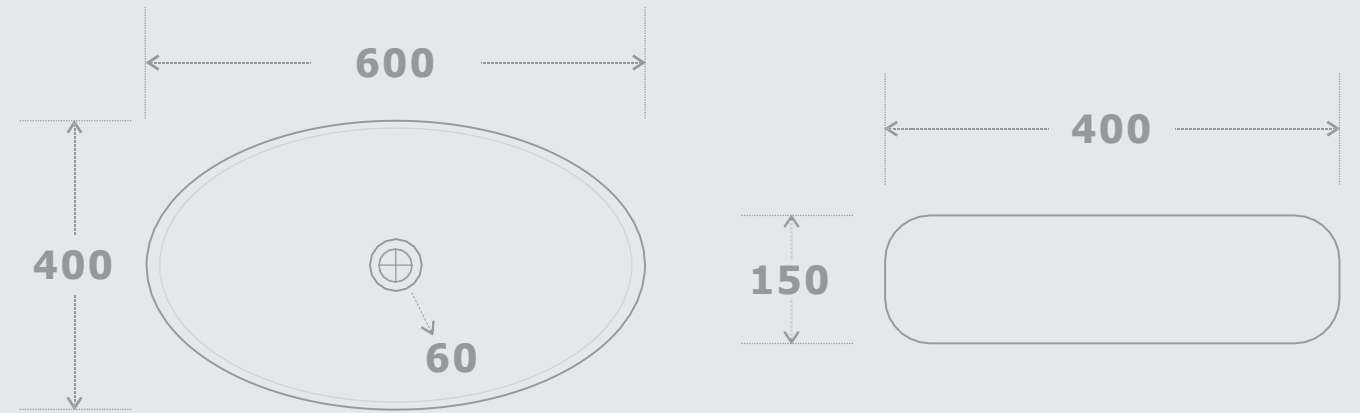

CERAMIC ART BASIN

GLOSSY FINISH

Model No: 119