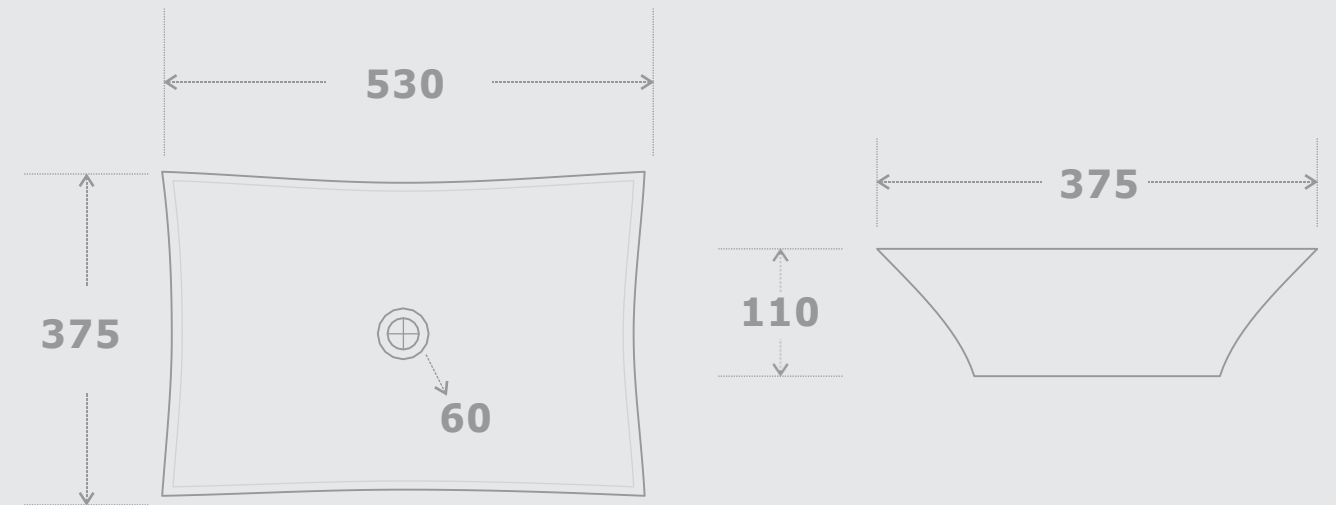

CERAMIC ART BASIN

GLOSSY FINISH

Model No: 328