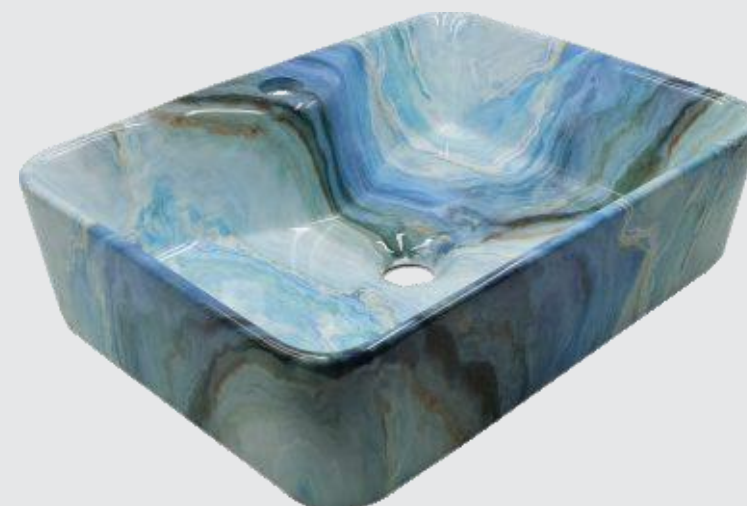

# CERAMIC ART BASIN

GLOSSY FINISH

**Model No: 357**

Size: 480 x 370 x 135mm

**Model No: 358**

Size: 480 x 370 x 135mm

**Model No: 359**

Size: 480 x 370 x 135mm