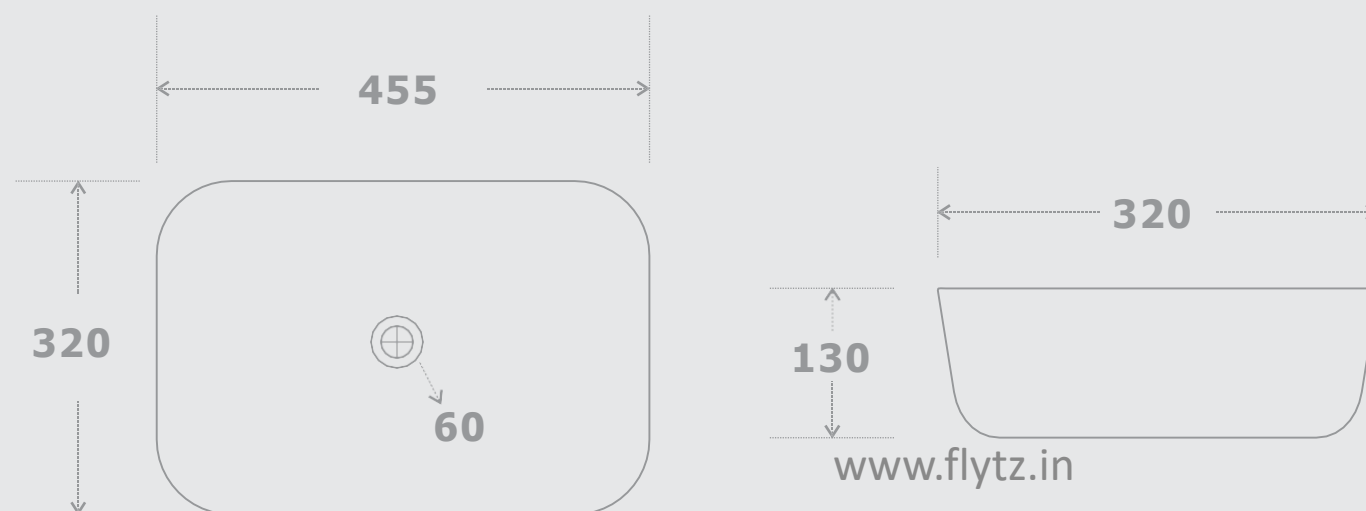

# CERAMIC ART BASIN

GLOSSY FINISH

**Model No: 104**

Size: 455 x 320 x 130mm

**Model No: 369**

Size: 455 x 325 x 145mm