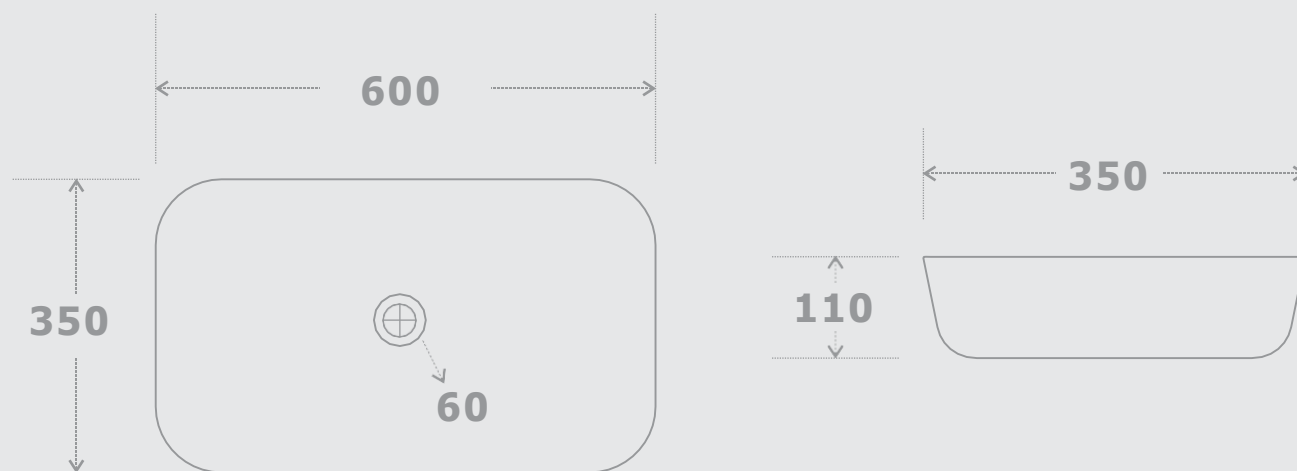

# CERAMIC ART BASIN

GLOSSY FINISH

**Model No: 305**  
Size: 600 x 350 x 110mm

**Model No: 306**  
Size: 600 x 350 x 110mm

**Model No: 307**  
Size: 600 x 350 x 110mm

**Model No: 308**  
Size: 600 x 350 x 110mm