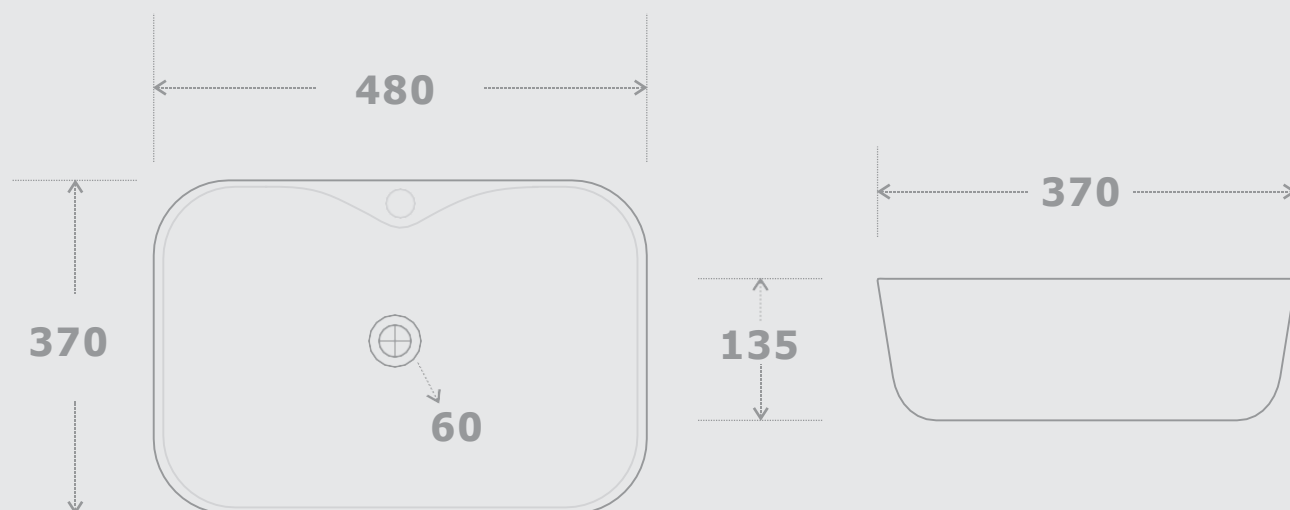

# CERAMIC ART BASIN

GLOSSY FINISH

**Model No: 114**  
Size: 480 x 370 x 135mm

**Model No: 115**  
Size: 480 x 370 x 135mm

**Model No: 116**  
Size: 480 x 370 x 135mm

**Model No: 356**  
Size: 480 x 370 x 135mm