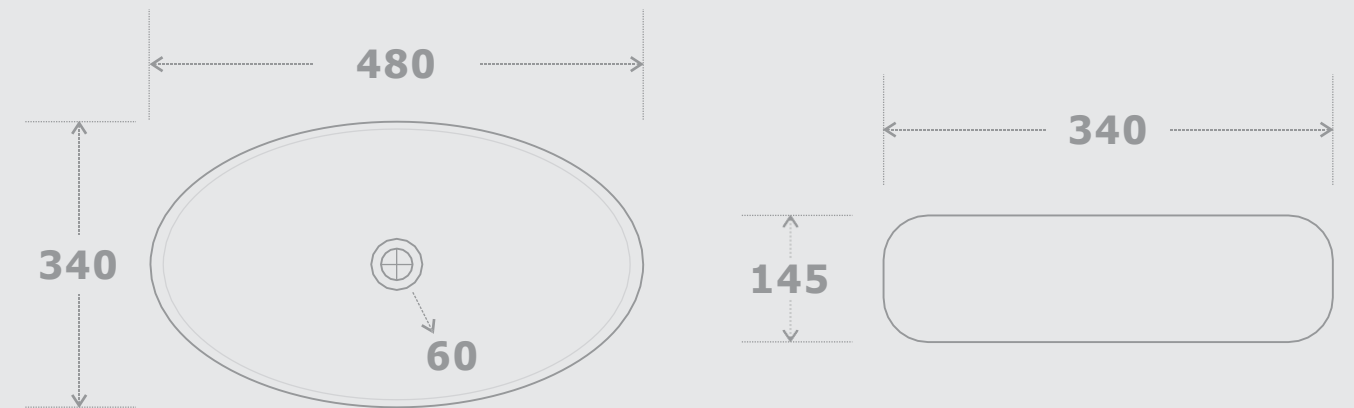

CERAMIC ART BASIN

GLOSSY FINISH

Model No: 334