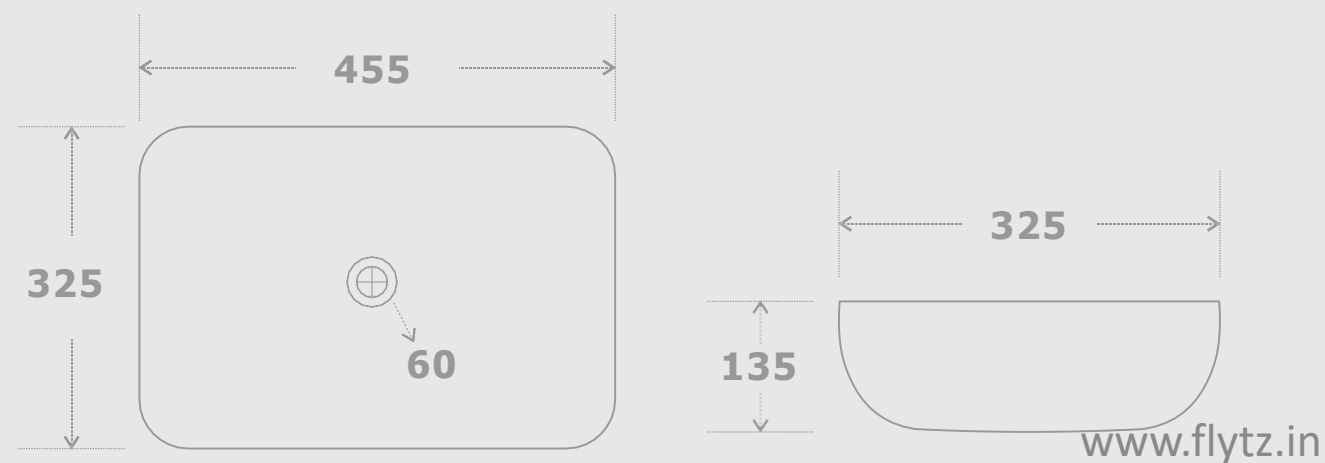

# CERAMIC ART BASIN

GLOSSY FINISH

**Model No: 105**

Size: 455 x 325 x 135mm

**Model No: 106**

Size: 455 x 325 x 135mm