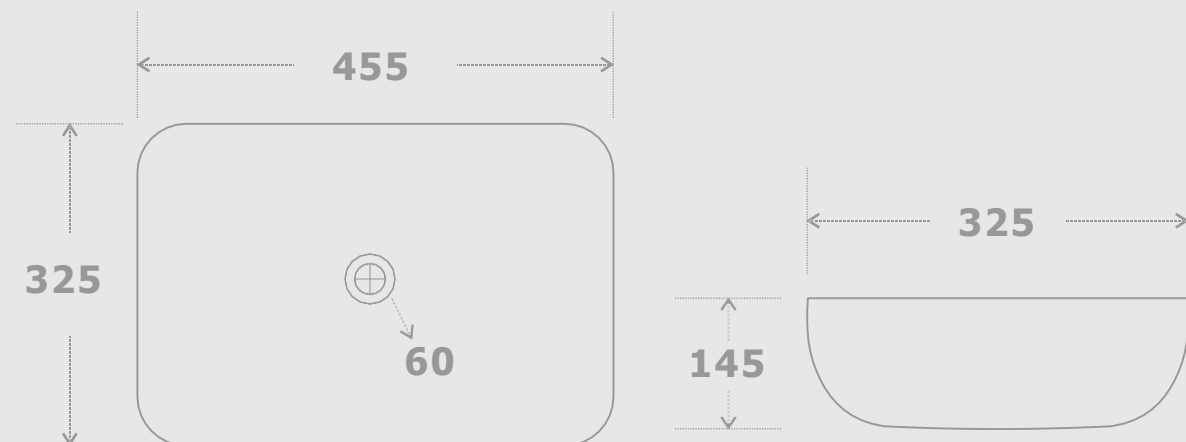

Size: 455 x 325 x 145mm