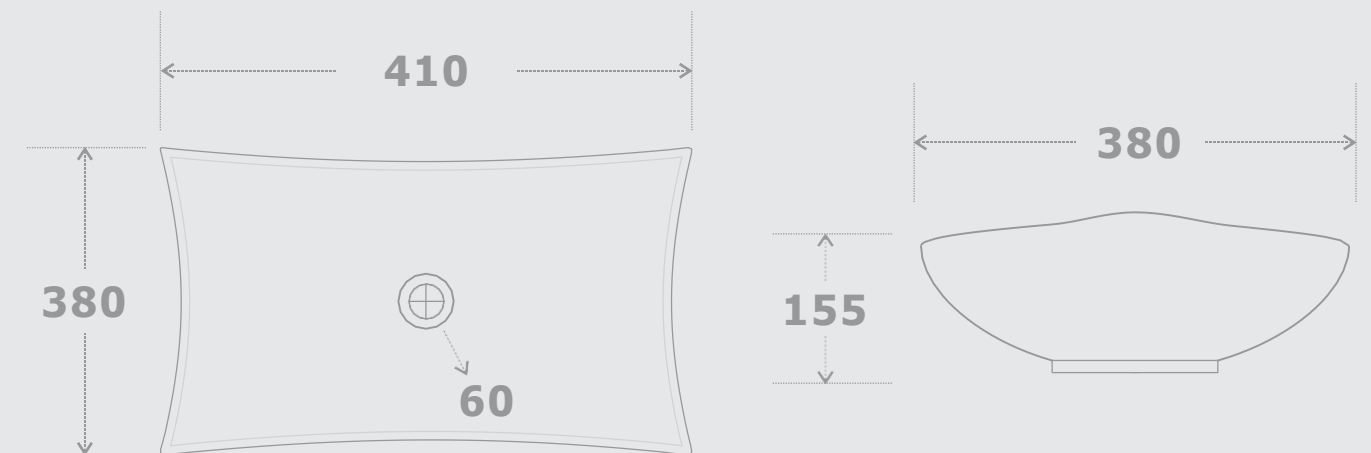

CERAMIC ART BASIN

GLOSSY FINISH

Model No: 524