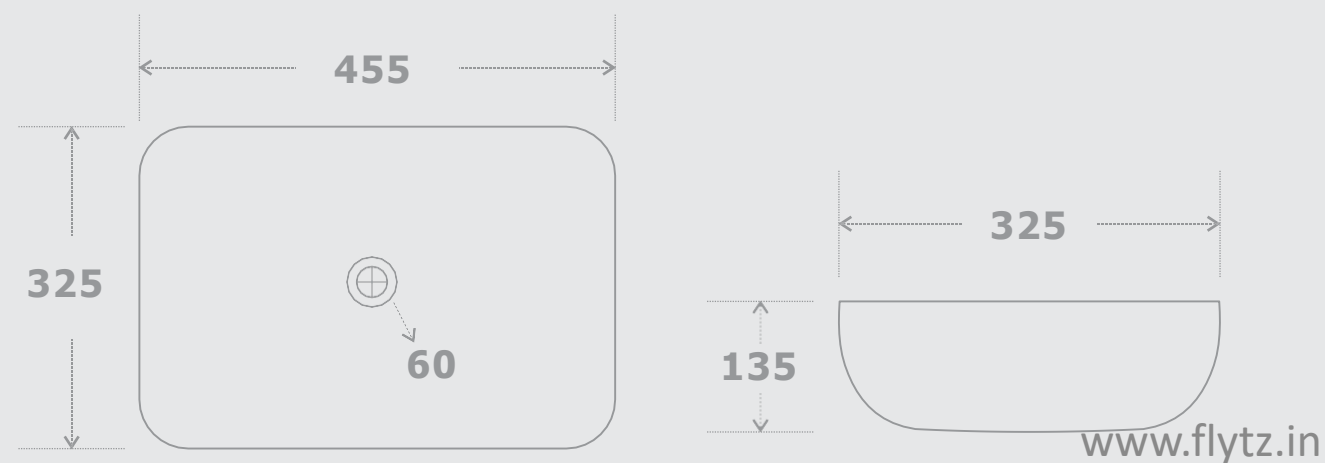

CERAMIC ART BASIN

MATT FINISH

Model No: 156
Size: 455 x 325 x 135mm

Model No: 157
Size: 455 x 325 x 135mm