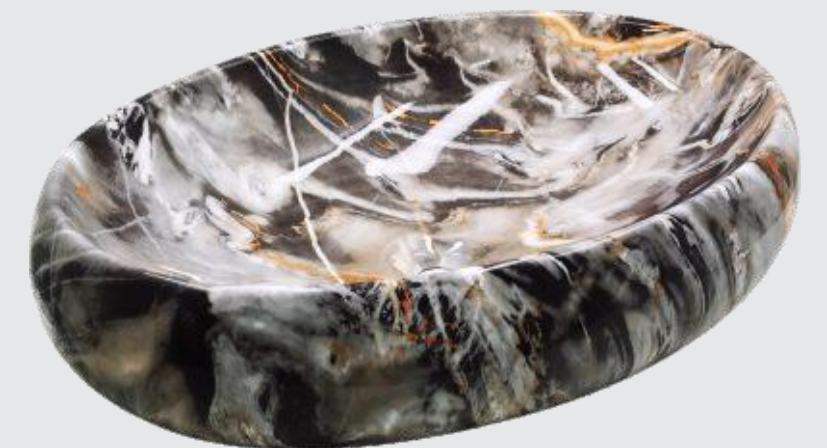

# CERAMIC ART BASIN

GLOSSY FINISH

**Model No: 312**

Size: 600 x 400 x 150mm

**Model No: 313**

Size: 600 x 400 x 150mm

**Model No: 314**

Size: 600 x 400 x 150mm