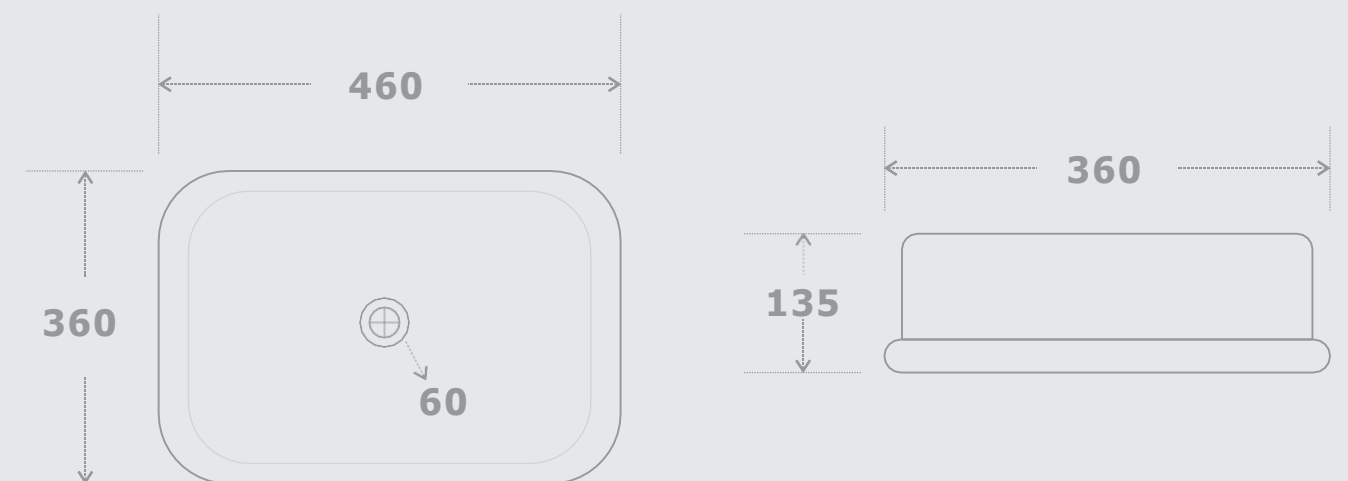

CERAMIC ART BASIN

GLOSSY FINISH

Model No: 134