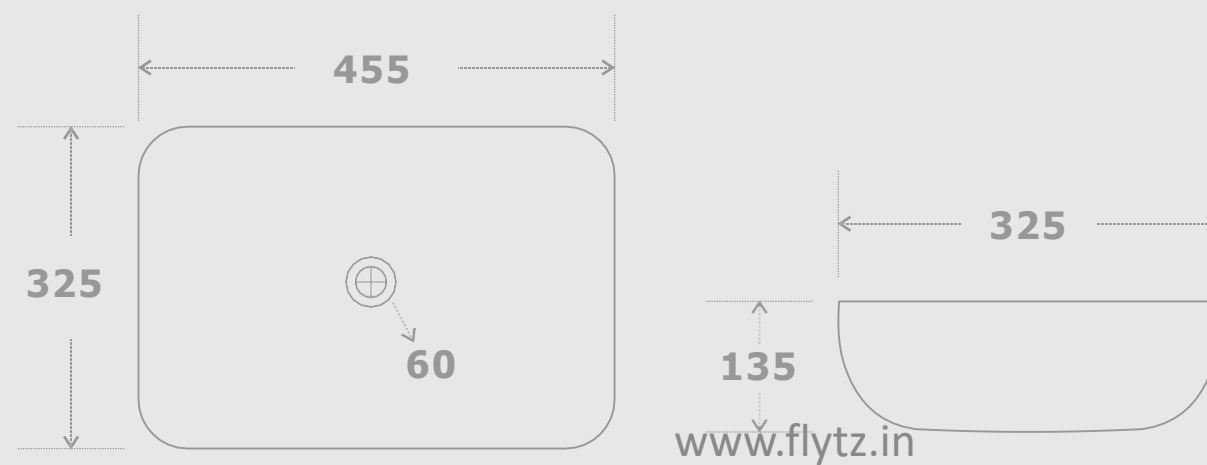

# CERAMIC ART BASIN

GLOSSY FINISH

**Model No: 101**  
Size: 455 x 325 x 135mm

**Model No: 151**  
Size: 455 x 325 x 135mm