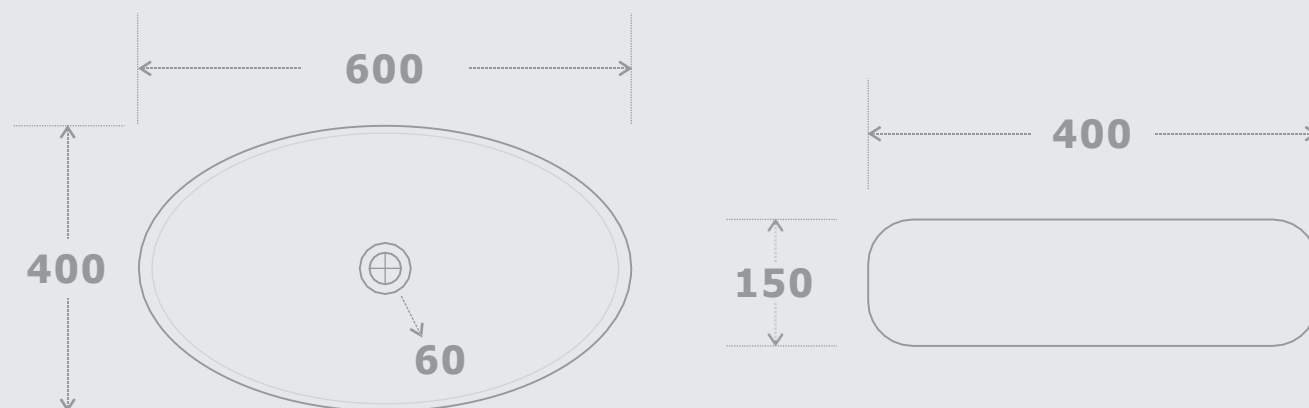

Model No: 318

Size: 600 x 400 x 150mm