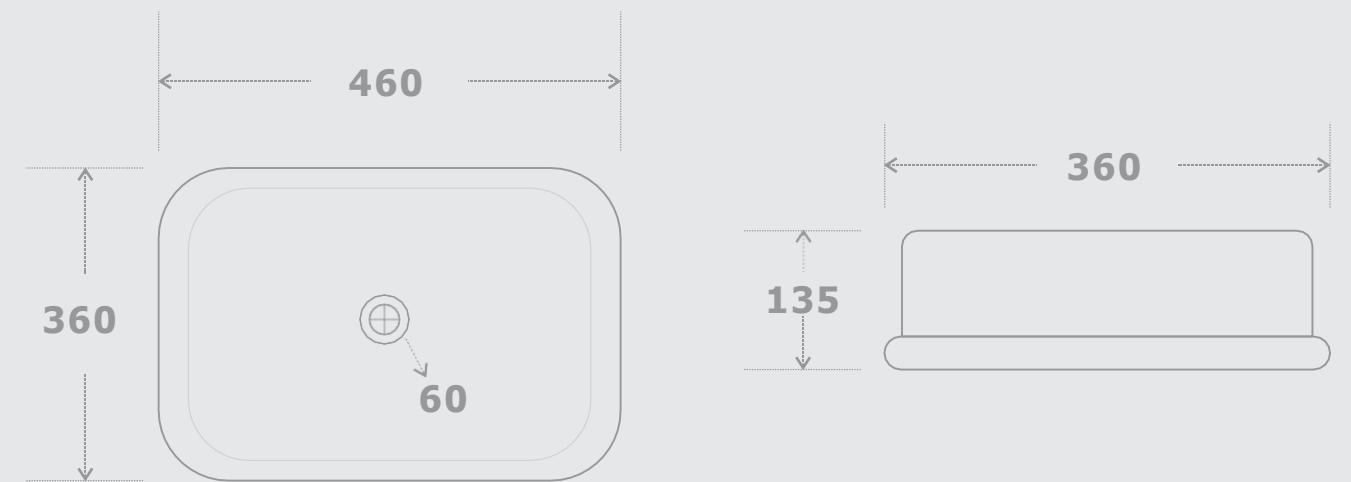

CERAMIC ART BASIN

GLOSSY FINISH

Model No: 341