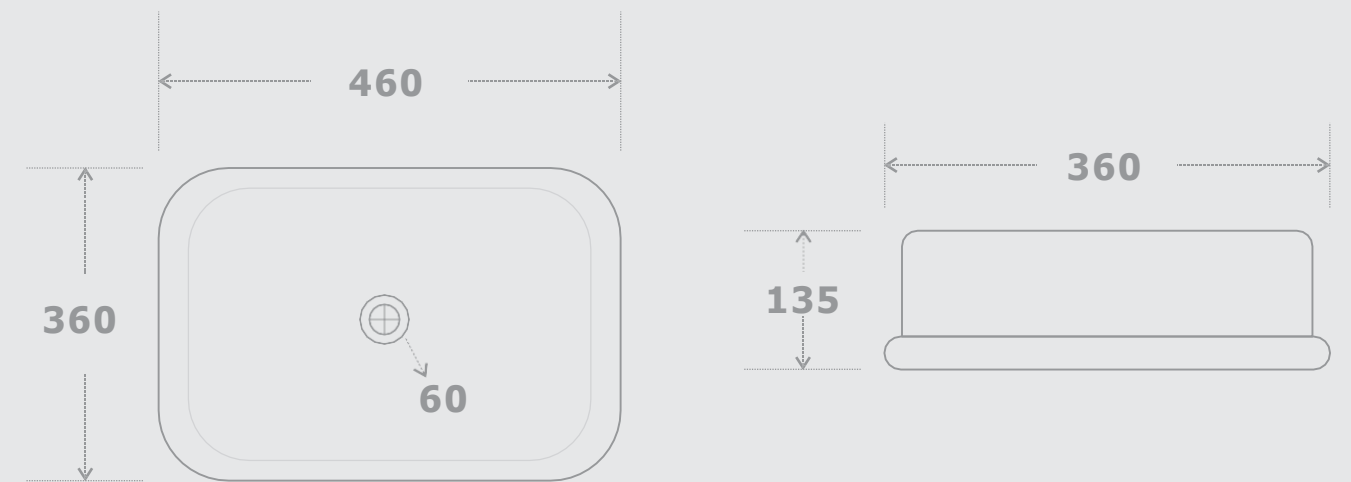

CERAMIC ART BASIN

GLOSSY FINISH

Model No: 339