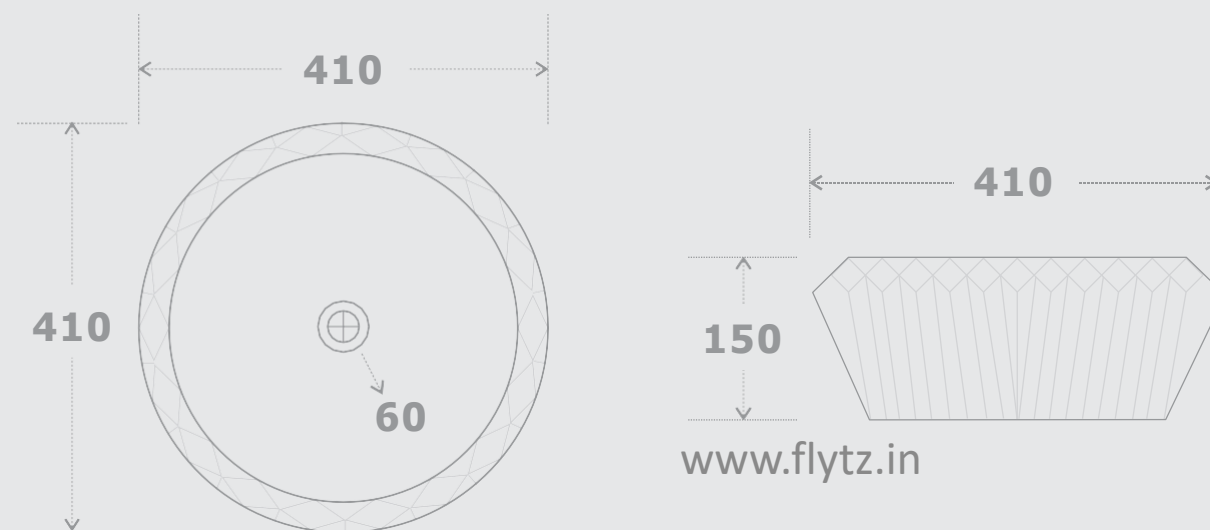

# CERAMIC ART BASIN

GLOSSY / MATT FINISH

**Model No: 111**

Size: 410 x 410 x 150mm

**Model No: 130**

Size: 410 x 410 x 150mm

[www.flytz.in](http://www.flytz.in)