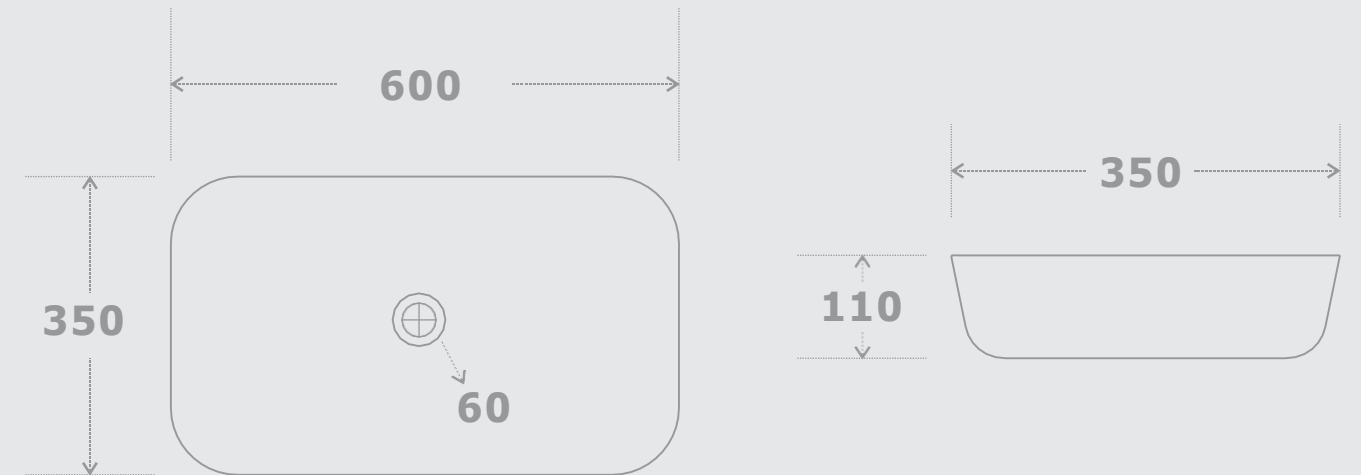

CERAMIC ART BASIN

GLOSSY FINISH