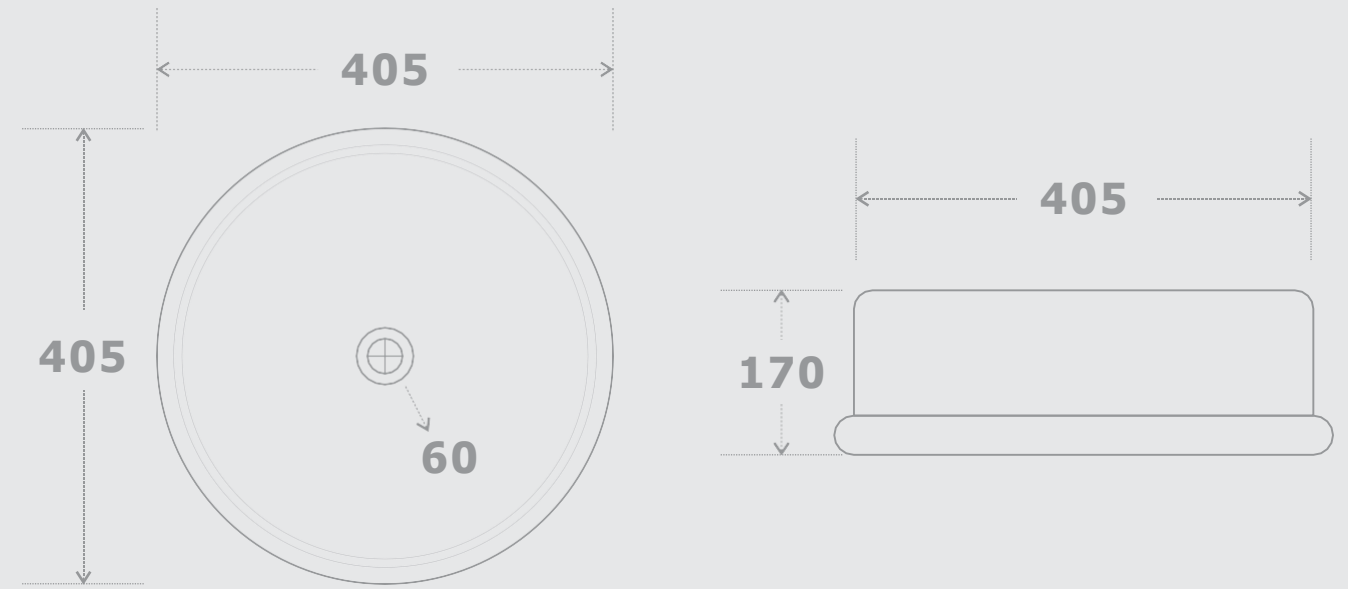

CERAMIC ART BASIN

GLOSSY FINISH

Model No: 501