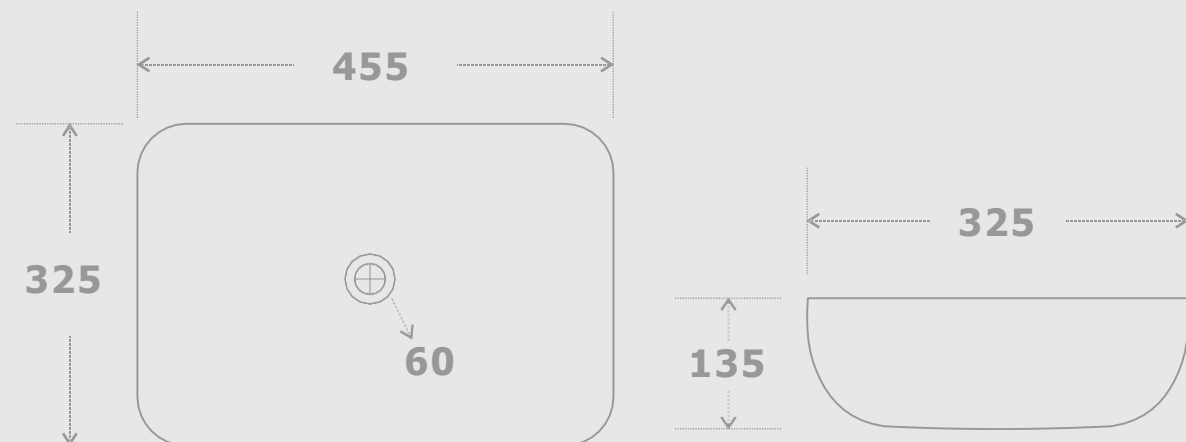

# CERAMIC ART BASIN

GLOSSY FINISH

**Model No: 158**

Size: 455 x 325 x 135mm

**Model No: 159**

Size: 455 x 325 x 135mm

**Model No: 139**

Size: 455 x 325 x 135mm

**Model No: 102**

Size: 455 x 325 x 135mm