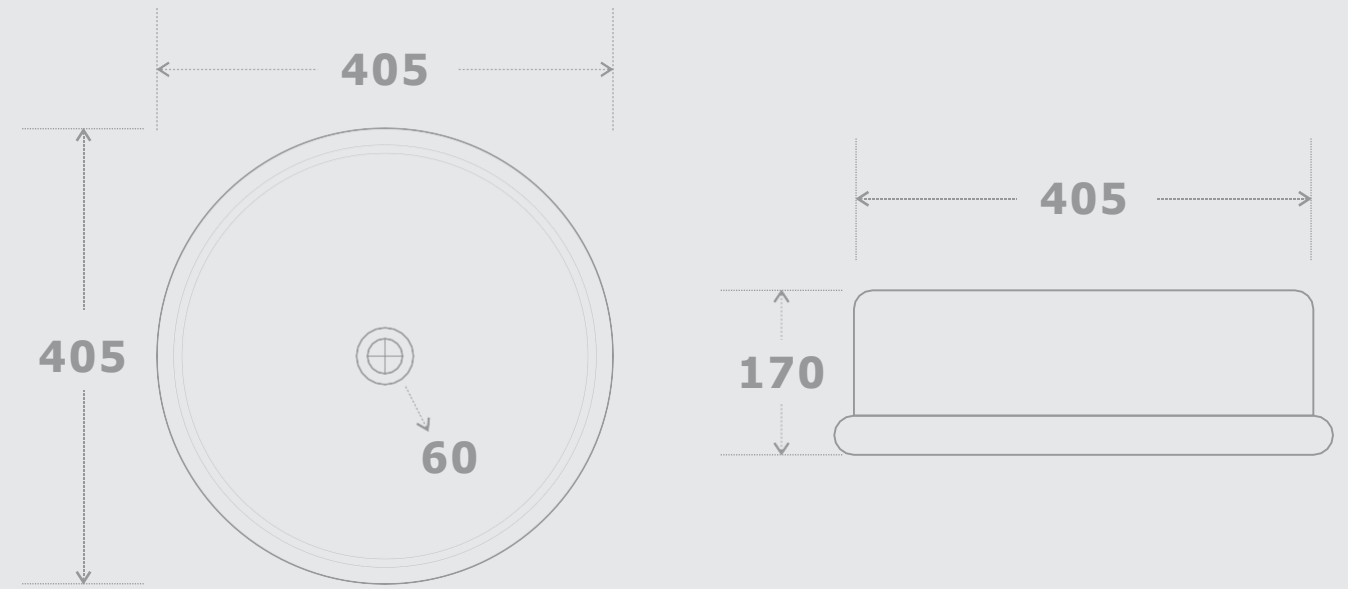

CERAMIC ART BASIN

GLOSSY FINISH

Model No: 504