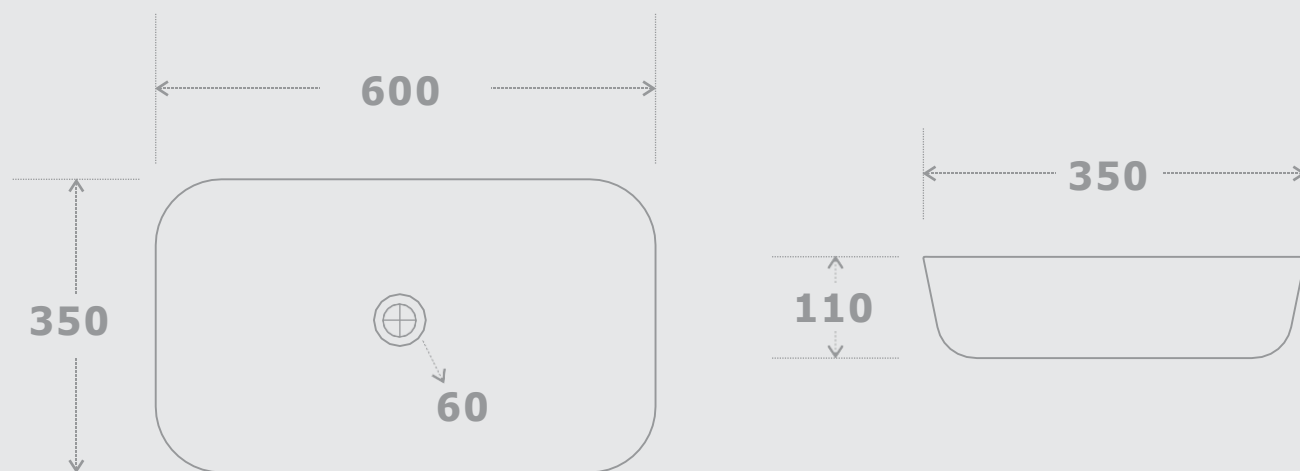

# CERAMIC ART BASIN

GLOSSY FINISH

**Model No: 301**

Size: 600 x 350 x 110mm

**Model No: 302**

Size: 600 x 350 x 110mm

**Model No: 303**

Size: 600 x 350 x 110mm

**Model No: 304**

Size: 600 x 350 x 110mm