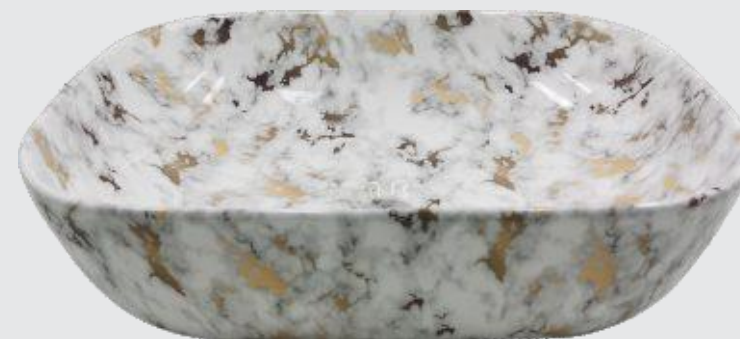

# CERAMIC ART BASIN

GLOSSY FINISH

**Model No: 349**

Size: 455 x 325 x 145mm

**Model No: 350**

Size: 455 x 325 x 145mm

**Model No: 351**

Size: 455 x 325 x 145mm