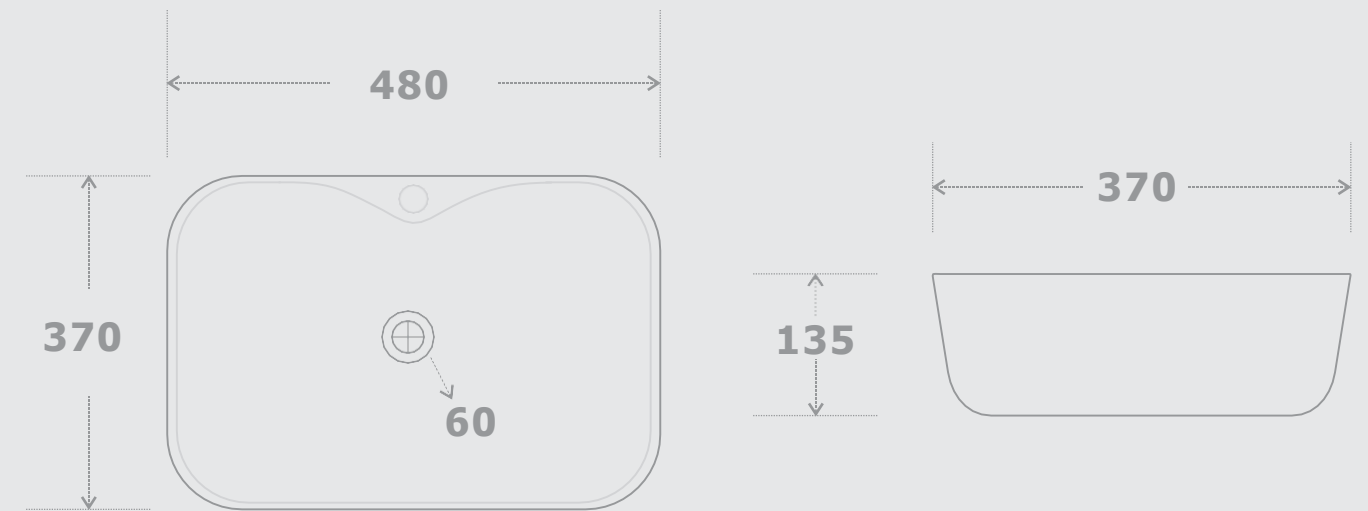

CERAMIC ART BASIN

GLOSSY FINISH

Model No: 185