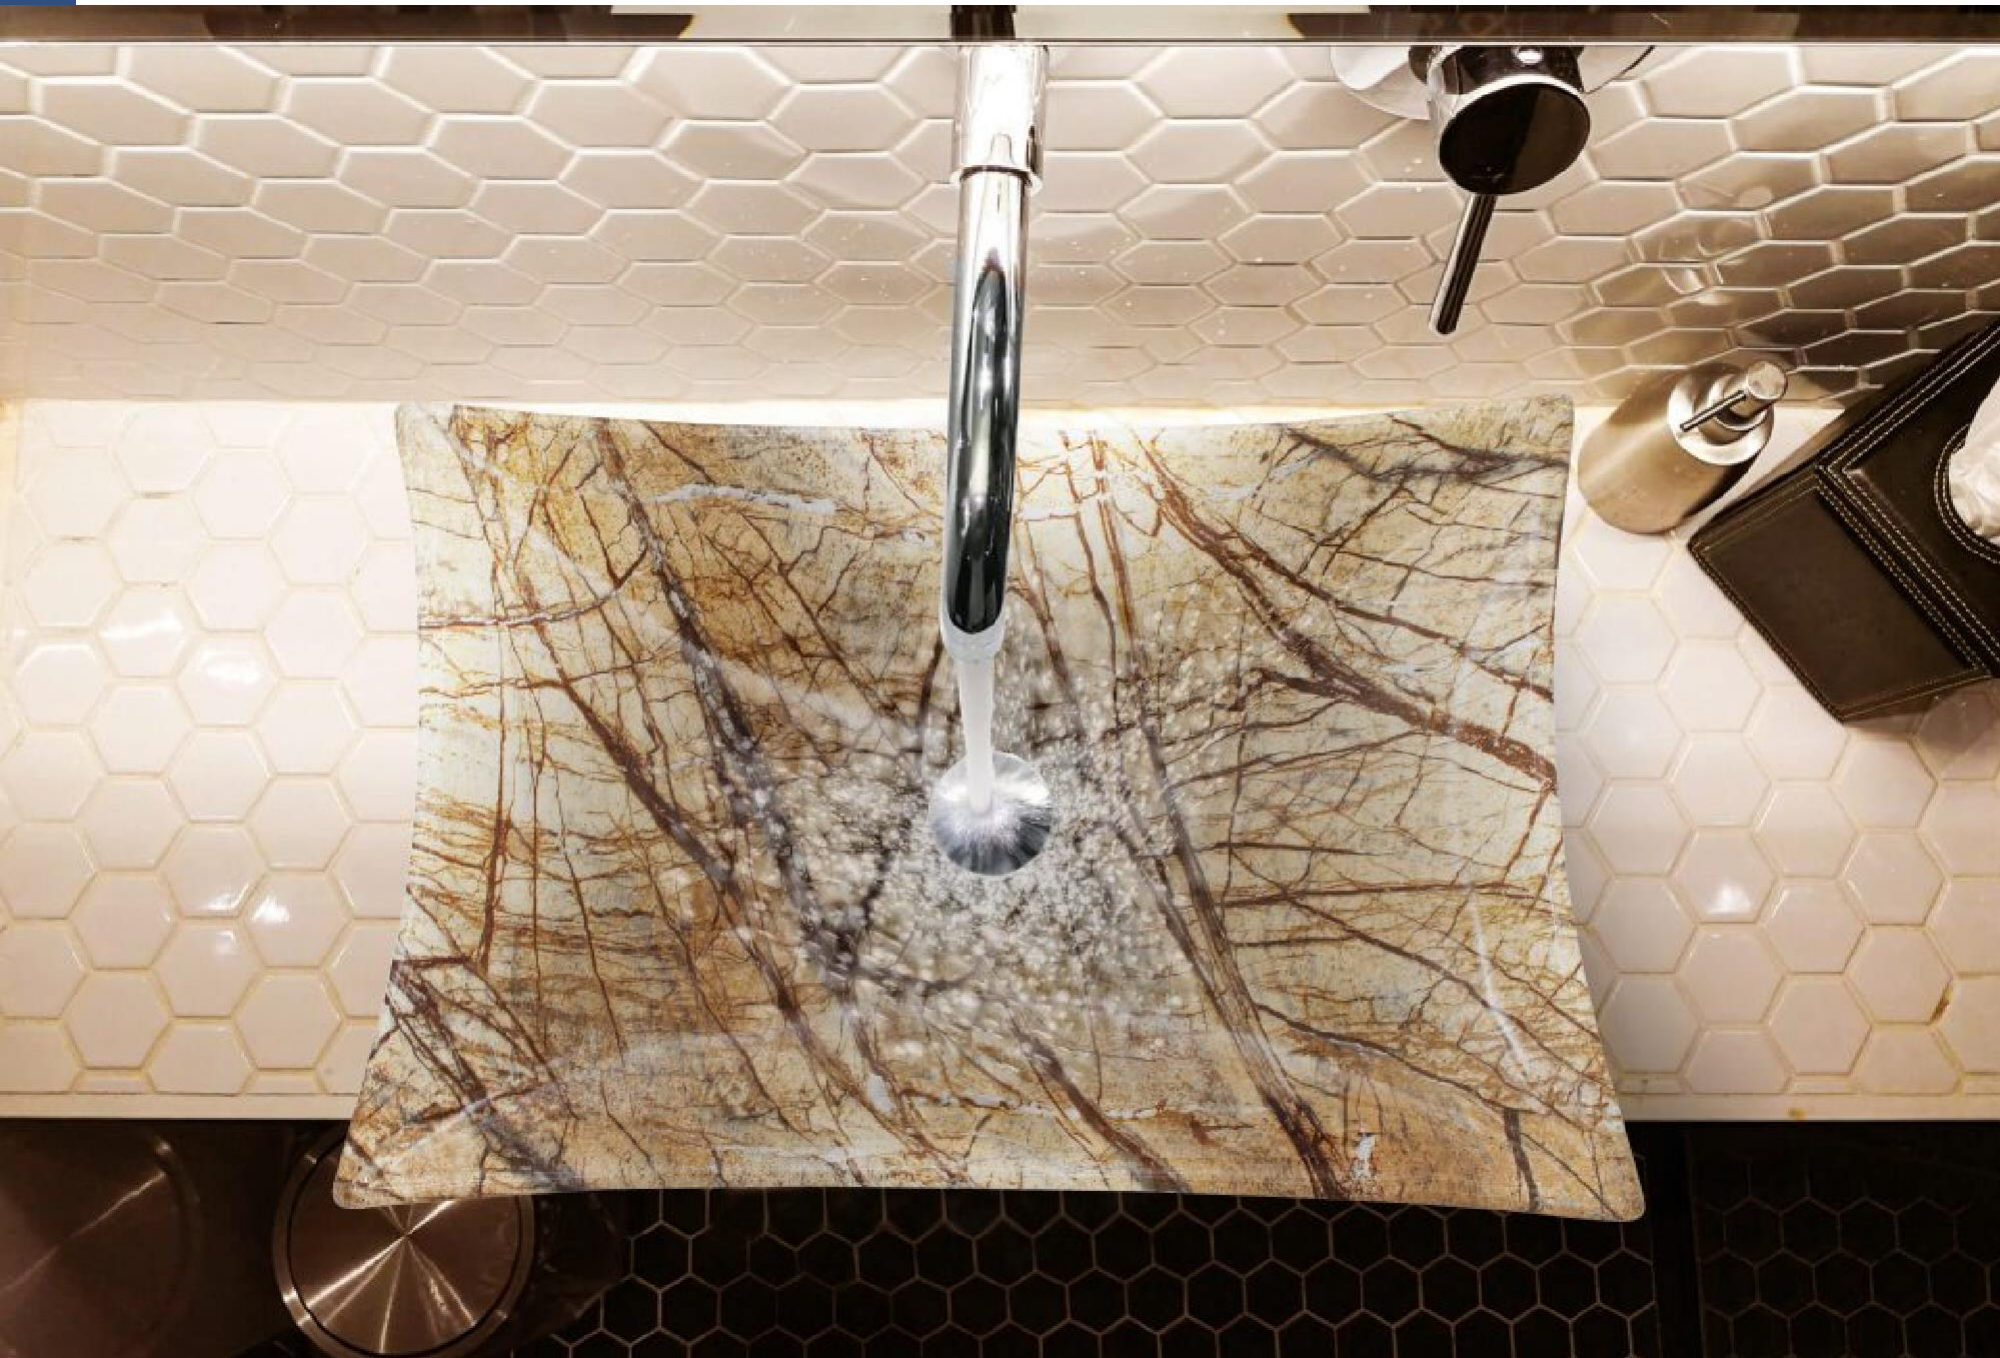

CERAMIC ART BASIN

GLOSSY FINISH