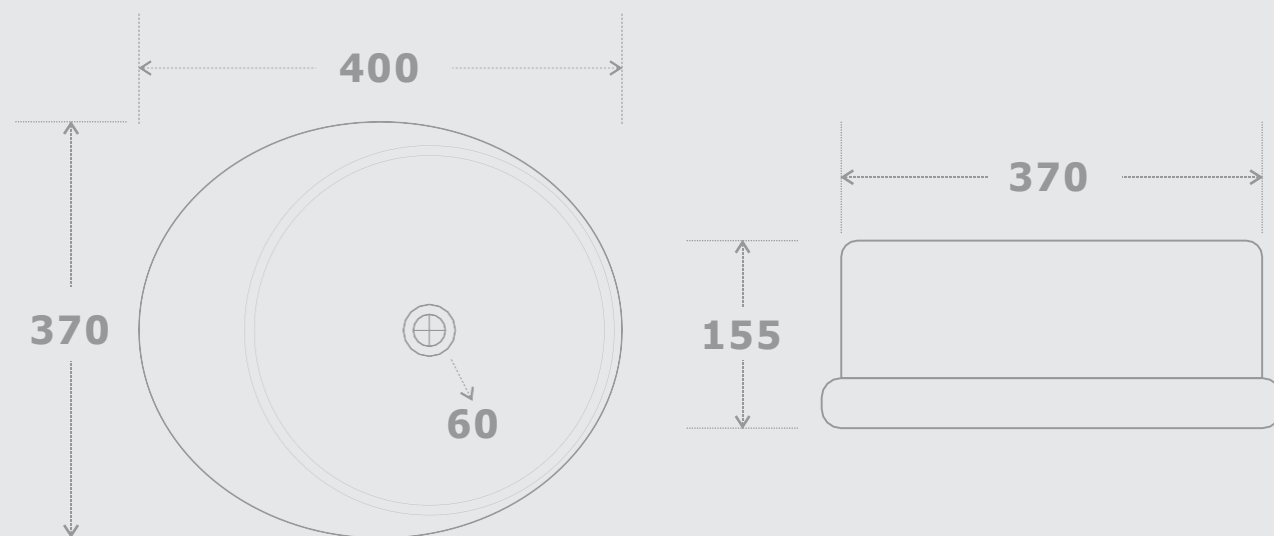

Size: 400 x 370 x 155mm