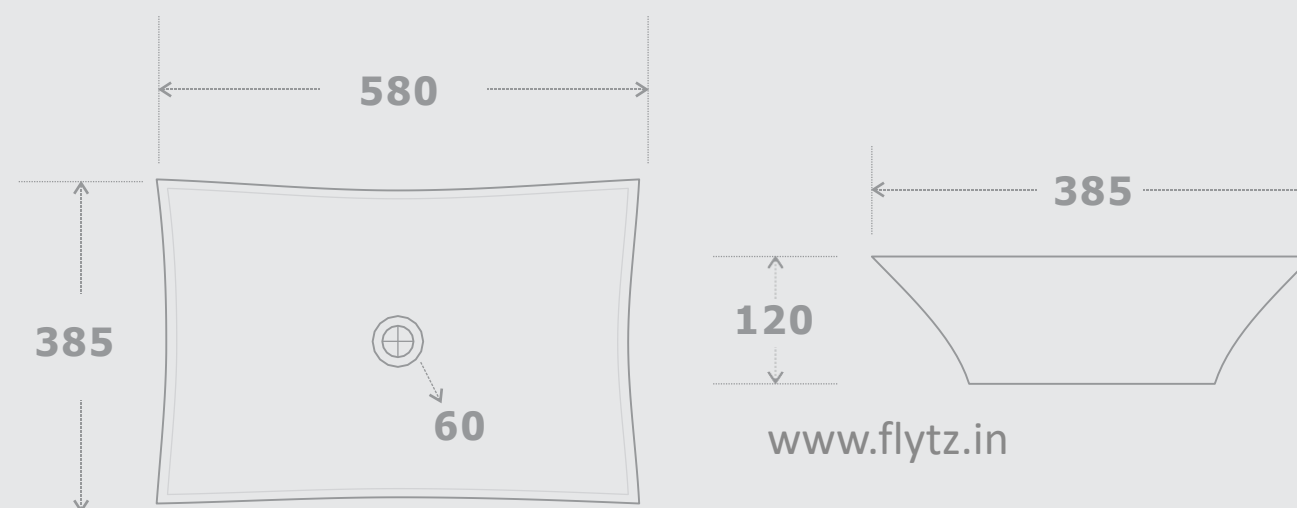

# CERAMIC ART BASIN

GLOSSY FINISH

**Model No: 137**

Size: 570 x 375 x 110mm

**Model No: 150**

Size: 570 x 375 x 110mm