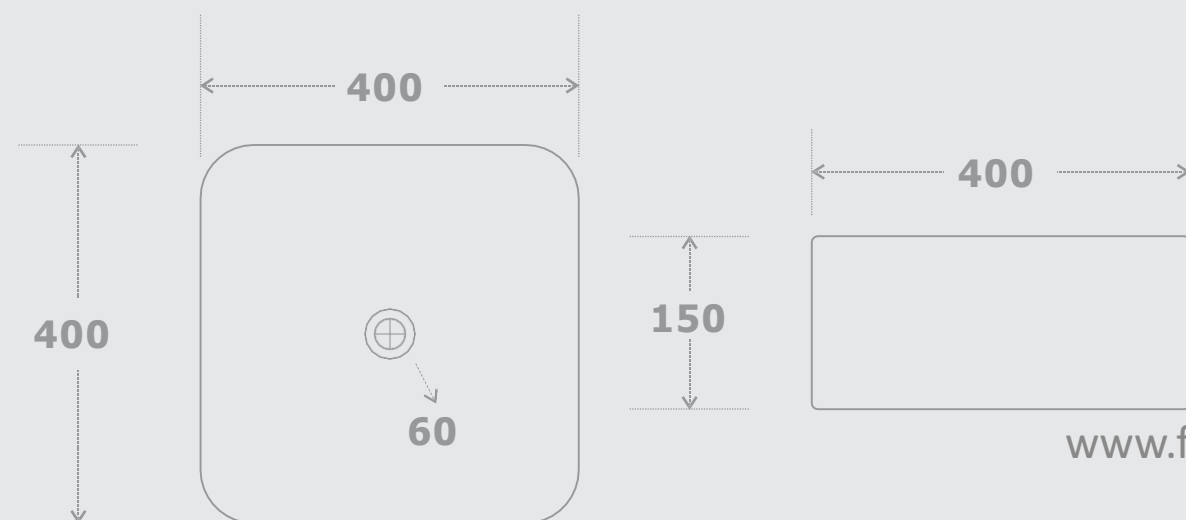

CERAMIC ART BASIN

GLOSSY FINISH

Model No: 125
Size: 380 x 380 x 150mm