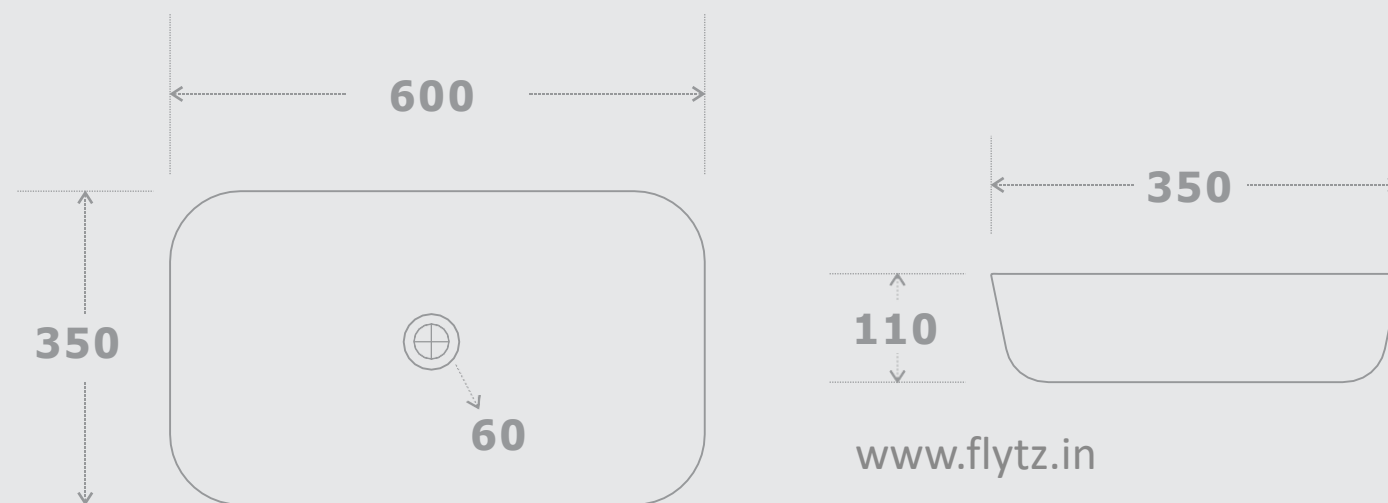

CERAMIC ART BASIN

MATT FINISH

Model No: 521
Size: 610 x 335 x 110mm