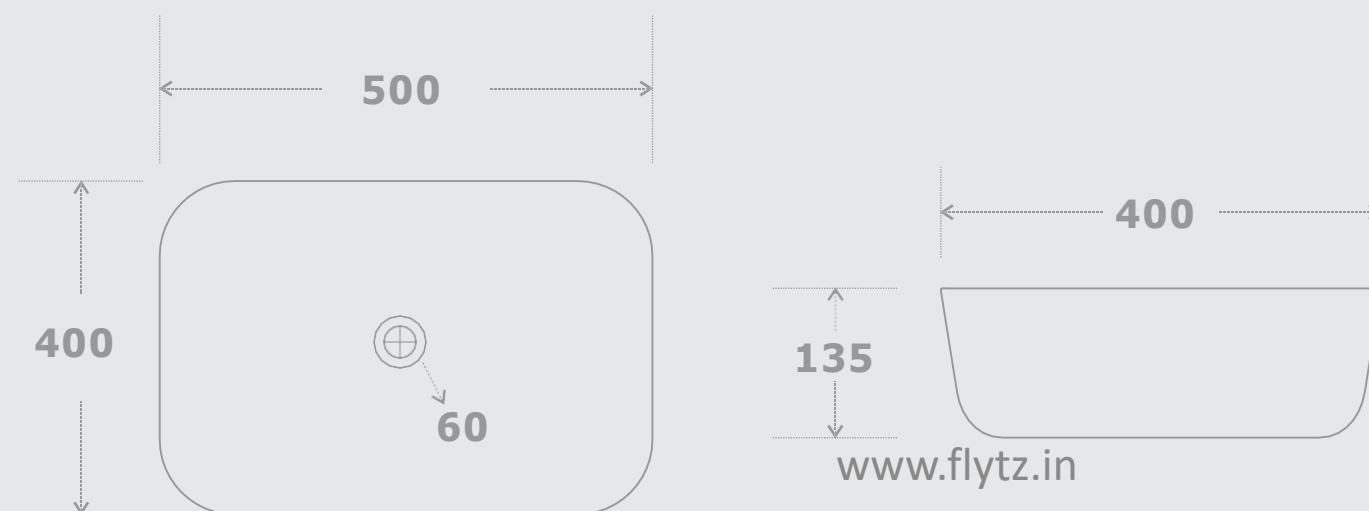

CERAMIC ART BASIN

GLOSSY FINISH

Model No: 128
Size: 500 x 400 x 135mm