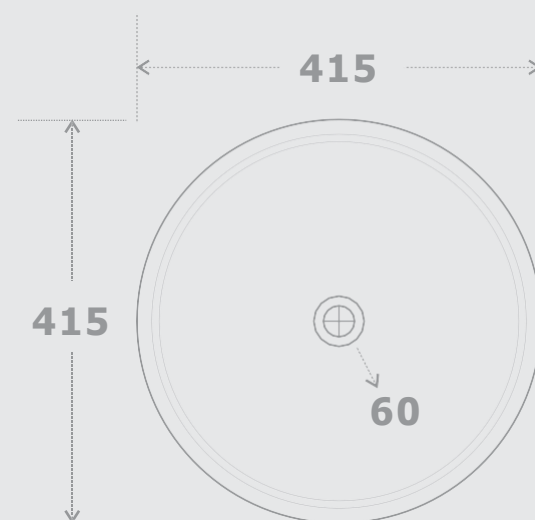

Model No: 129

Size: 415 x 415 x 160mm